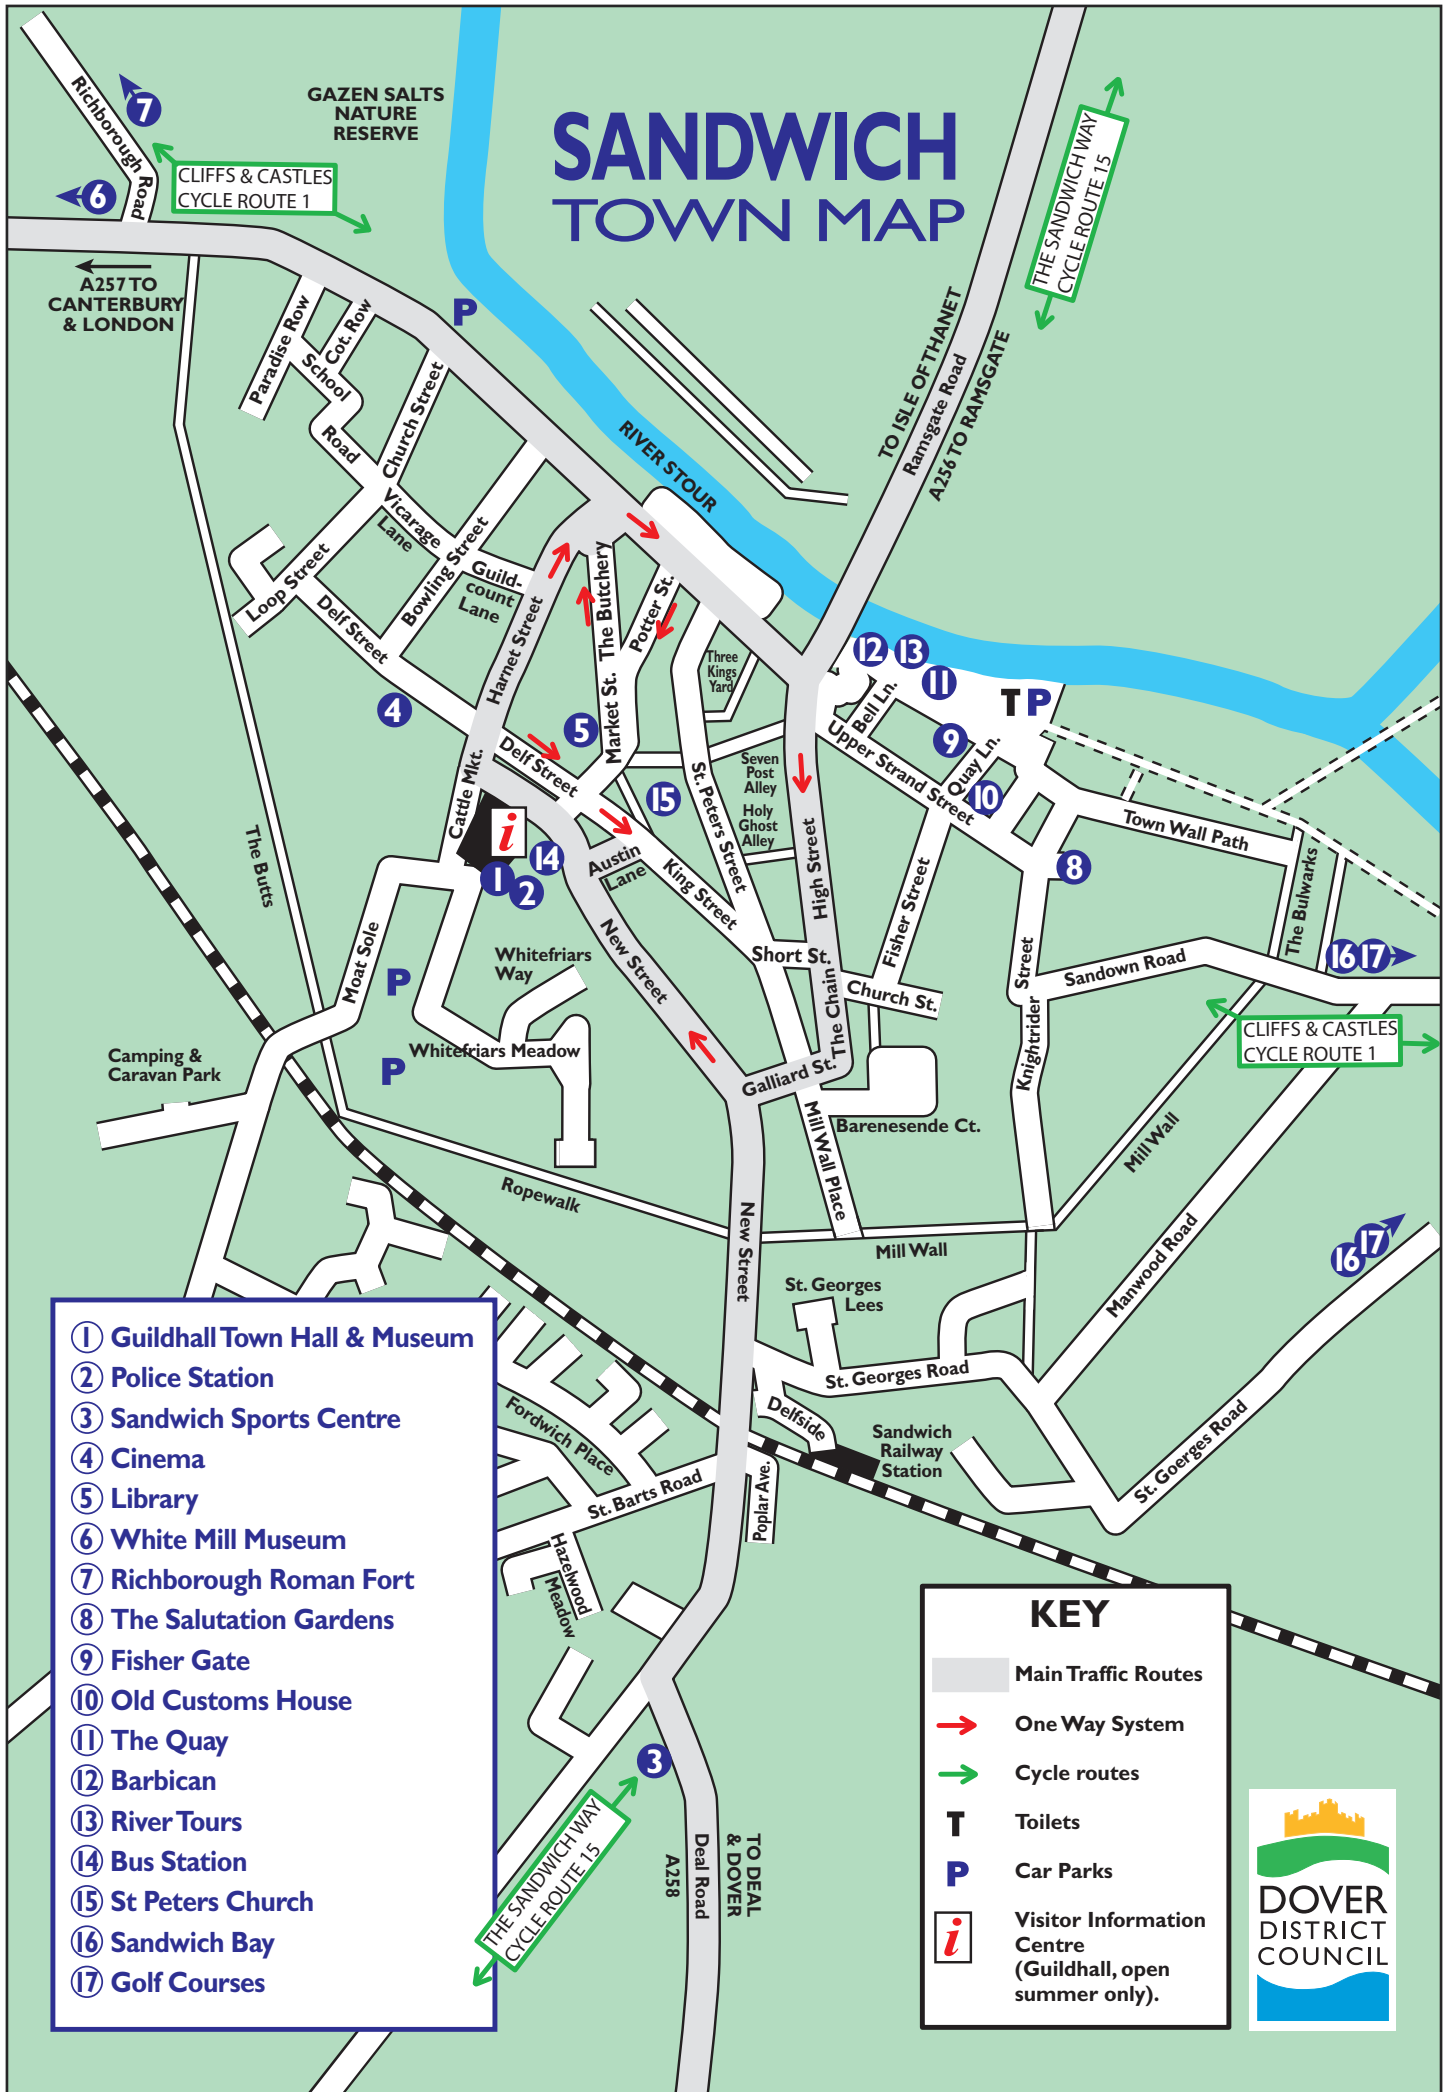

# SANDWICH TOWN MAP

- ① Guildhall Town Hall & Museum
- ② Police Station
- ③ Sandwich Sports Centre
- ④ Cinema
- ⑤ Library
- ⑥ White Mill Museum
- ⑦ Richborough Roman Fort
- ⑧ The Salutation Gardens
- ⑨ Fisher Gate
- ⑩ Old Customs House
- ⑪ The Quay
- ⑫ Barbican
- ⑬ River Tours
- ⑭ Bus Station
- ⑮ St Peters Church
- ⑯ Sandwich Bay
- ⑰ Golf Courses

**KEY**

- Main Traffic Routes
- One Way System
- Cycle routes
- T** Toilets
- P** Car Parks
- Visitor Information Centre (Guildhall, open summer only).