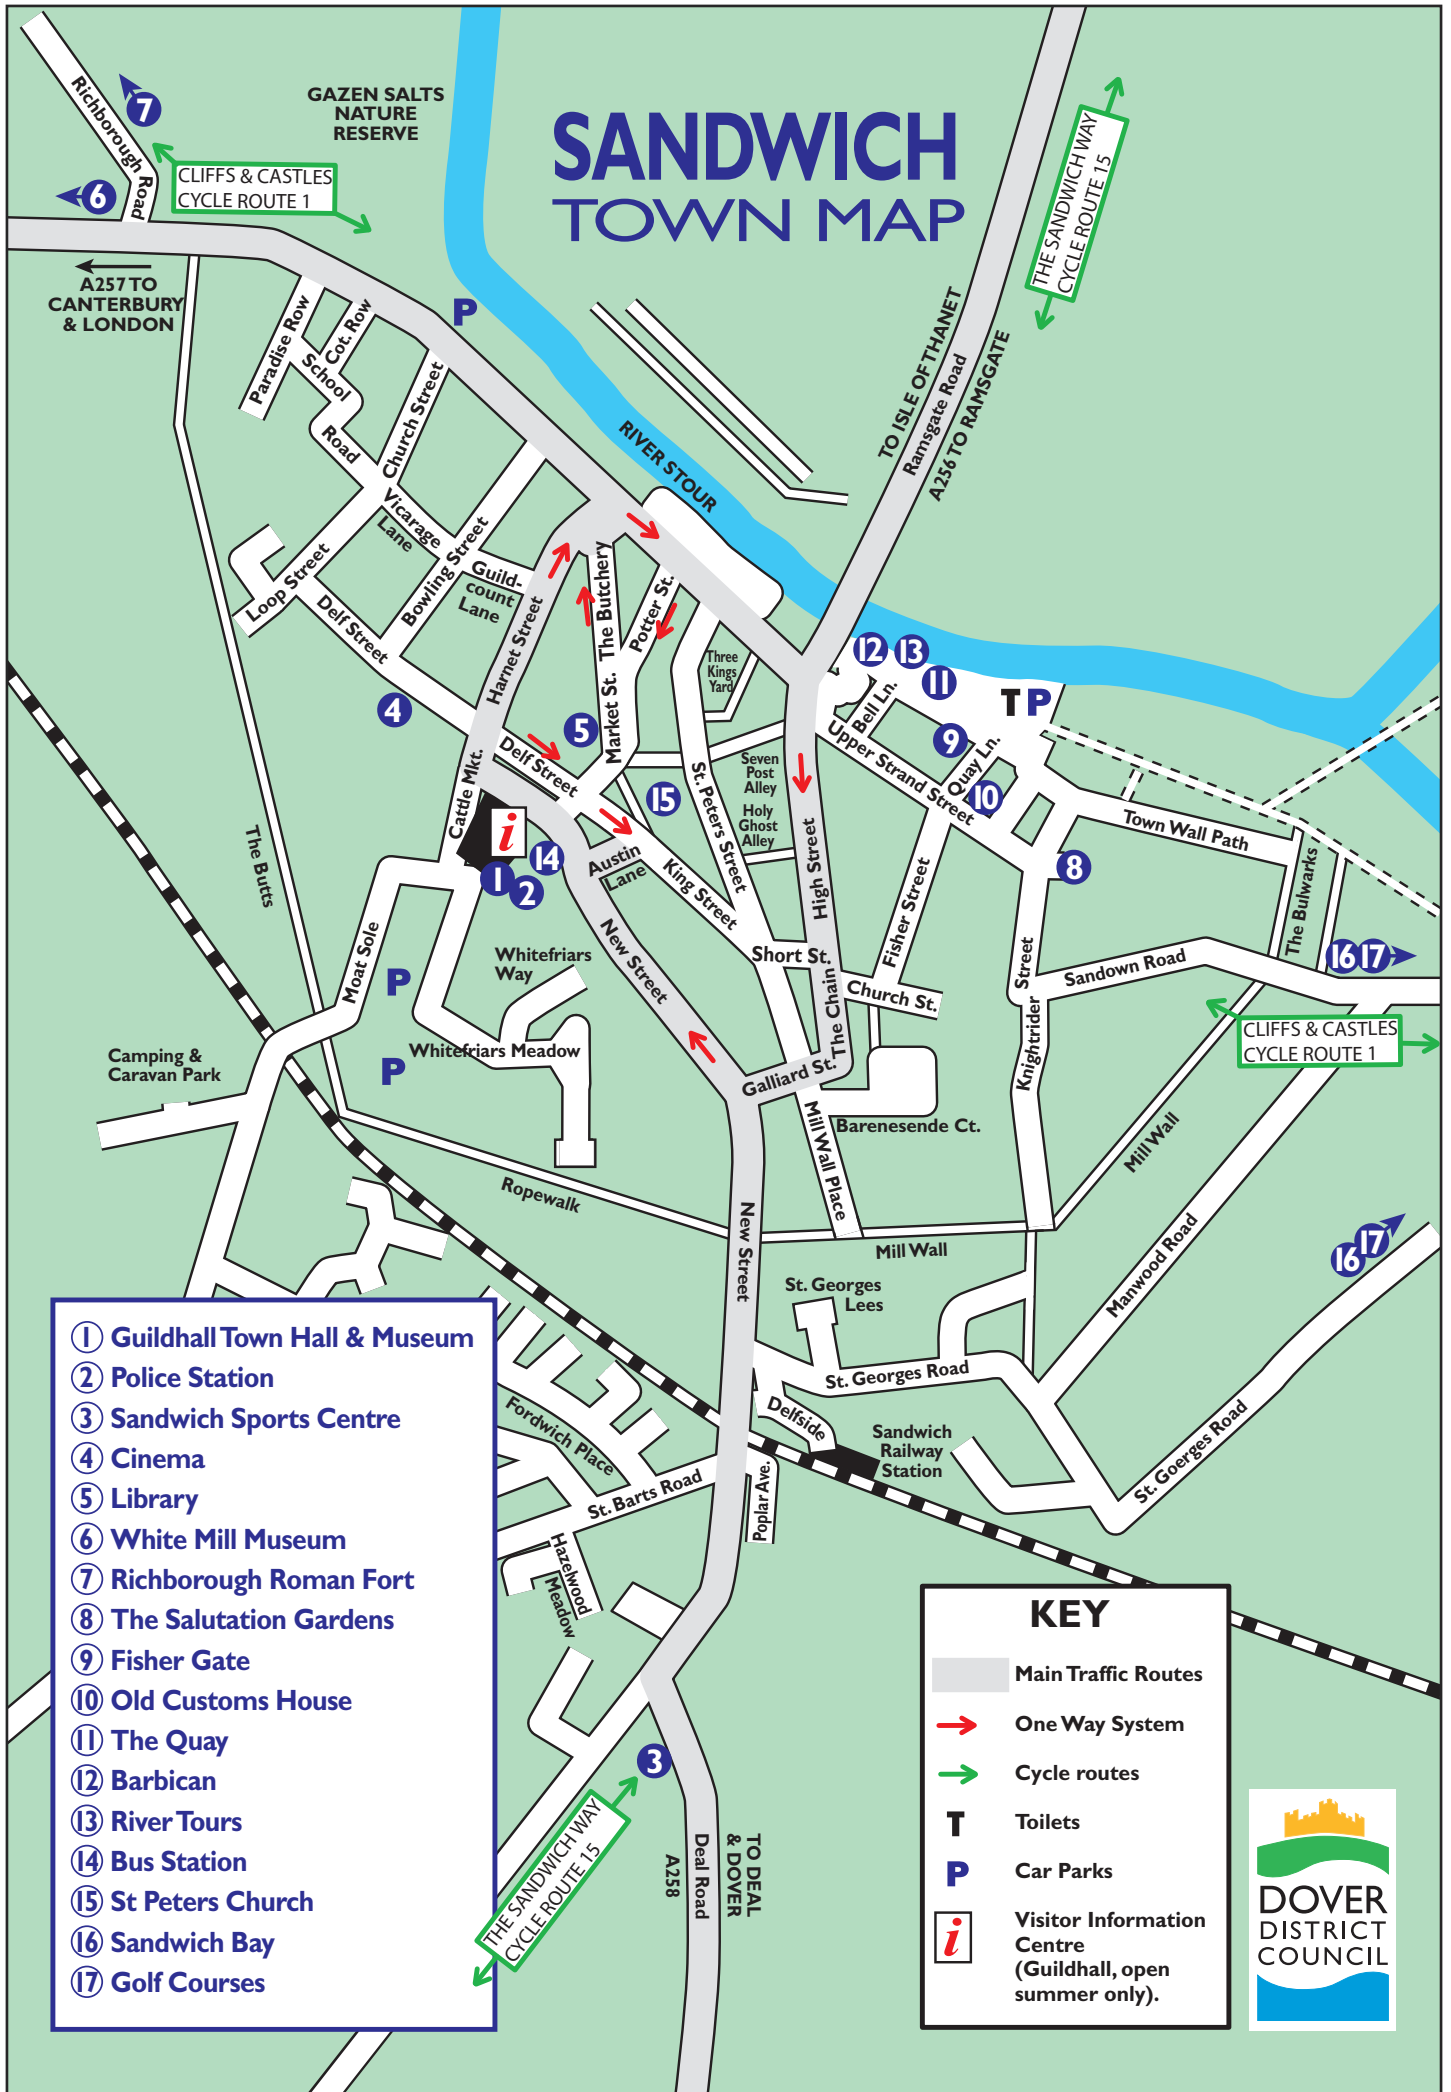

SANDWICH TOWN MAP

- ① Guildhall Town Hall & Museum
- ② Police Station
- ③ Sandwich Sports Centre
- ④ Cinema
- ⑤ Library
- ⑥ White Mill Museum
- ⑦ Richborough Roman Fort
- ⑧ The Salutation Gardens
- ⑨ Fisher Gate
- ⑩ Old Customs House
- ⑪ The Quay
- ⑫ Barbican
- ⑬ River Tours
- ⑭ Bus Station
- ⑮ St Peters Church
- ⑯ Sandwich Bay
- ⑰ Golf Courses

KEY

- Main Traffic Routes
- One Way System
- Cycle routes
- T** Toilets
- P** Car Parks
- Visitor Information Centre (Guildhall, open summer only).